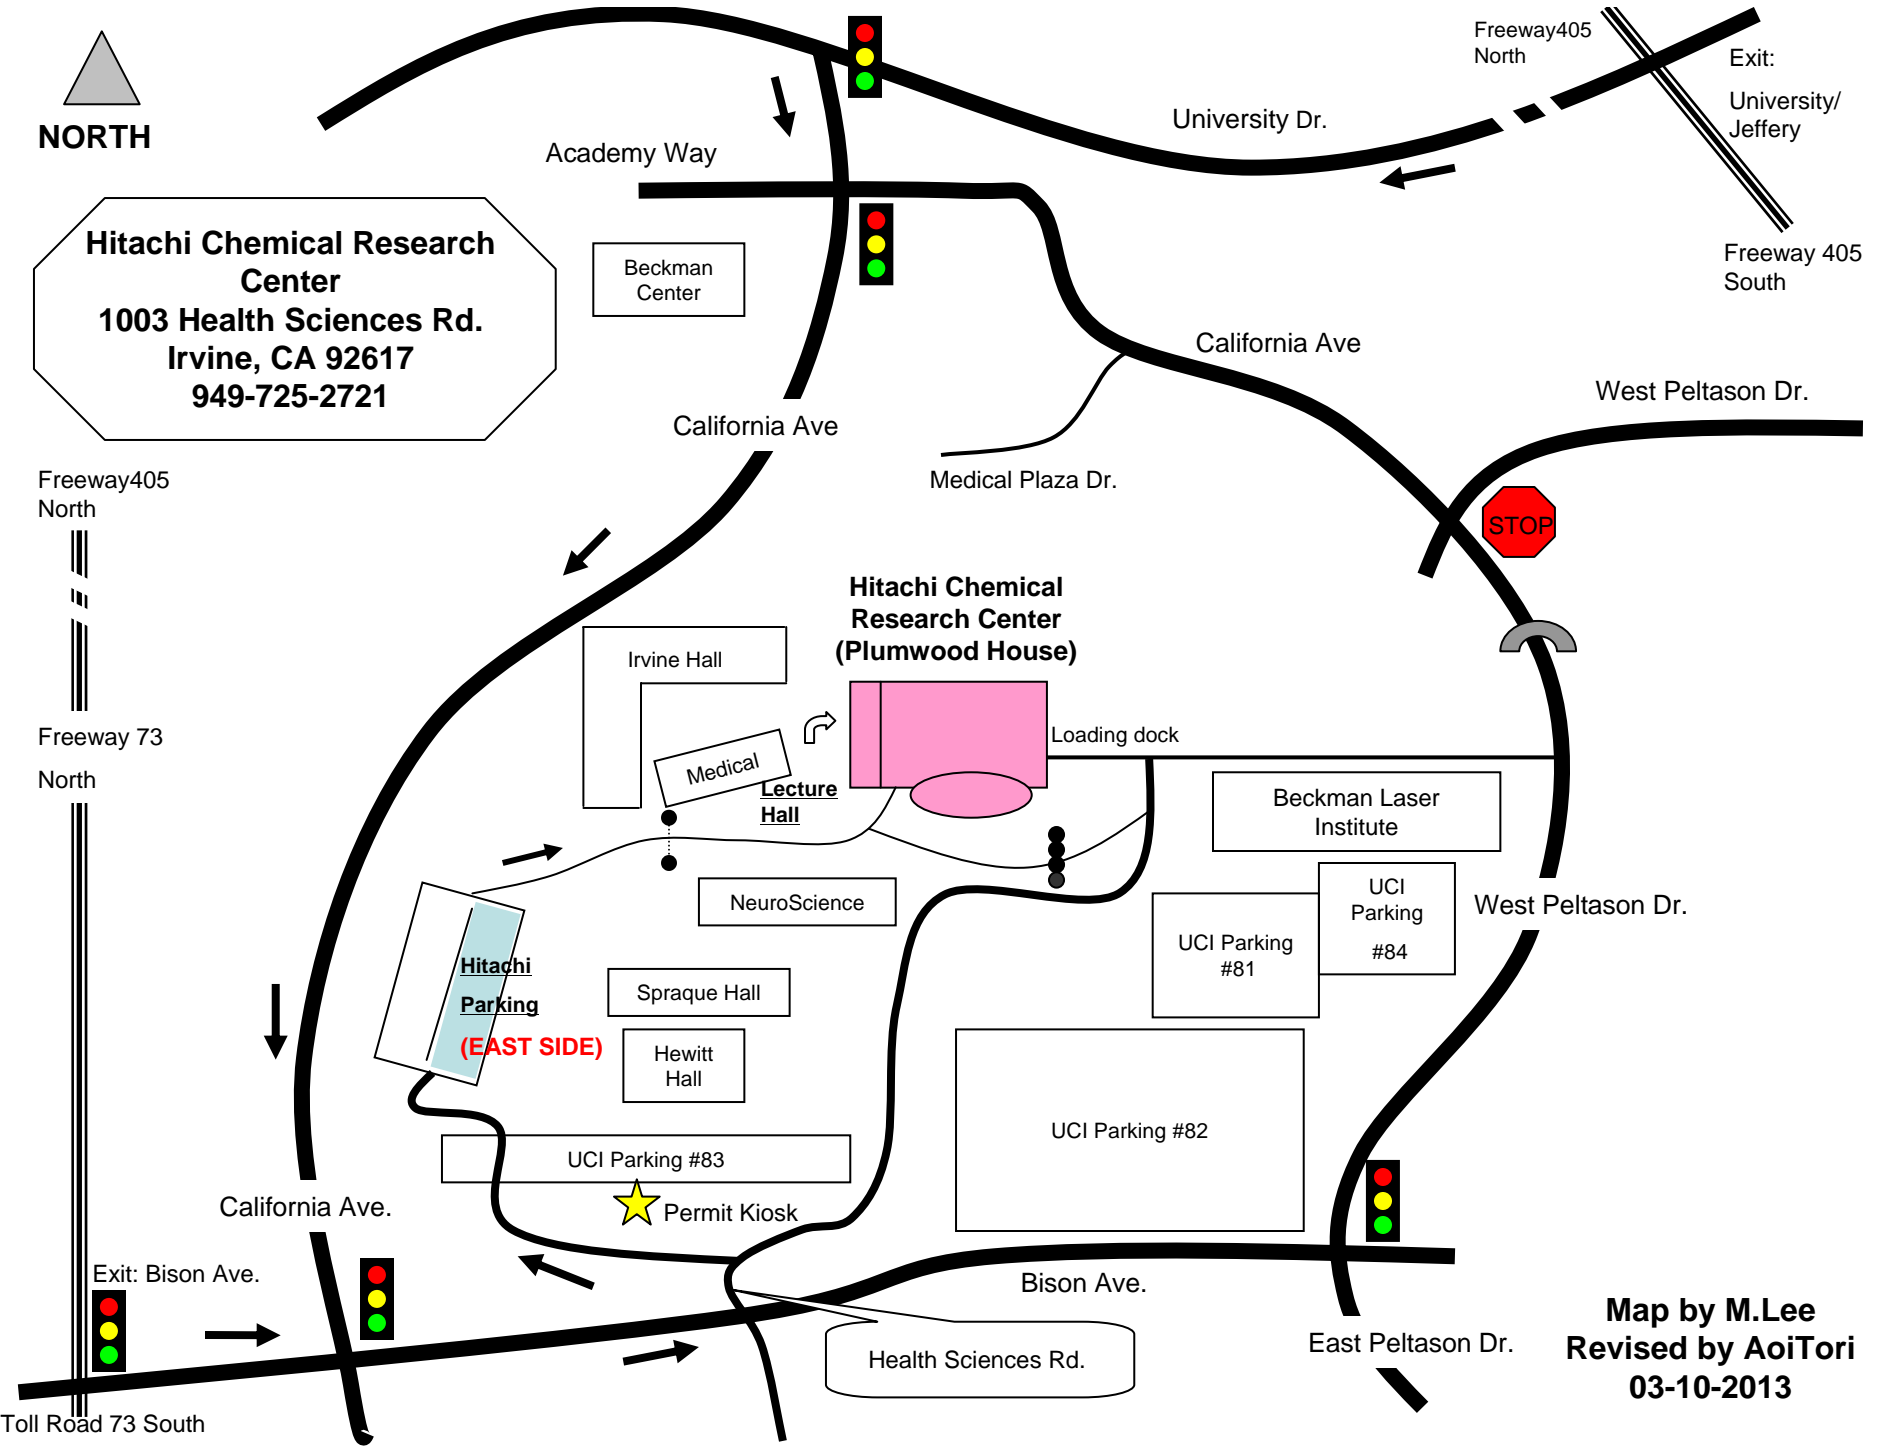

NORTH

Hitachi Chemical Research Center
1003 Health Sciences Rd.
Irvine, CA 92617
949-725-2721

Map by M.Lee
Revised by AoiTori
03-10-2013